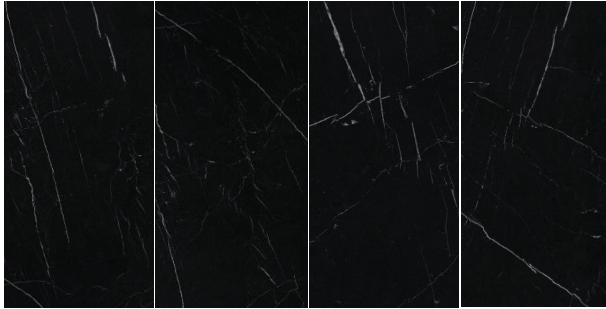

MERQUINA

Code:BLACK MERQUINA/GL
Color:BLACK
Material:Porcelain
Size: 60x120 cm.

glossy wall floor