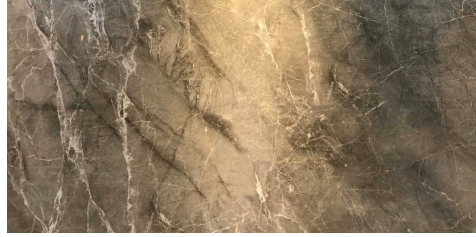

MARS

Code:MARS STONE-Grey
Color:Grey
Material:Porcelain
Size: 60x120 cm.

glossy wall floor