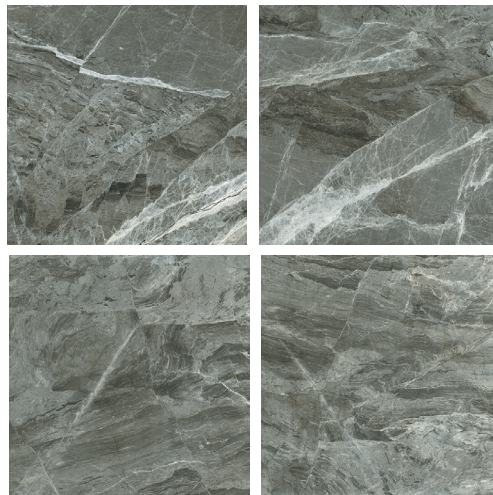

Code:HVGL6653  
Color:grey  
Material:Porcelain  
Size: 60x60 cm.

Code:HVGL6654  
Color:grey  
Material:Porcelain  
Size: 60x60 cm.

Code:HVGL6655  
Color:Grey  
Material:Porcelain  
Size: 60x60 cm.

Code:HVGL6656  
 Color:grey  
 Material:Porcelain  
 Size: 60x60 cm.