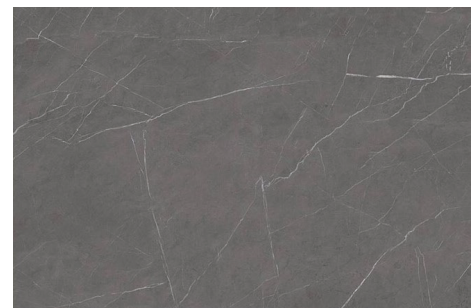

Code:PIETRA GREY
Color:Gery
Material:Porcelain
Size: 60x90 cm.

glossy

wall

floor