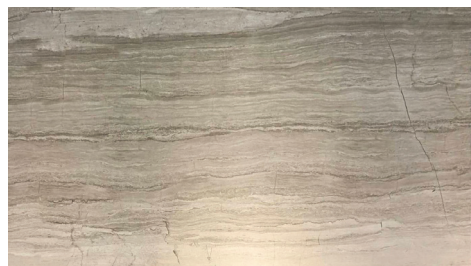

MERCURY

Code:MERCURY STONE-Light grey
Color:Light grey
Material:Porcelain
Size: 60x120 cm.

glossy wall floor