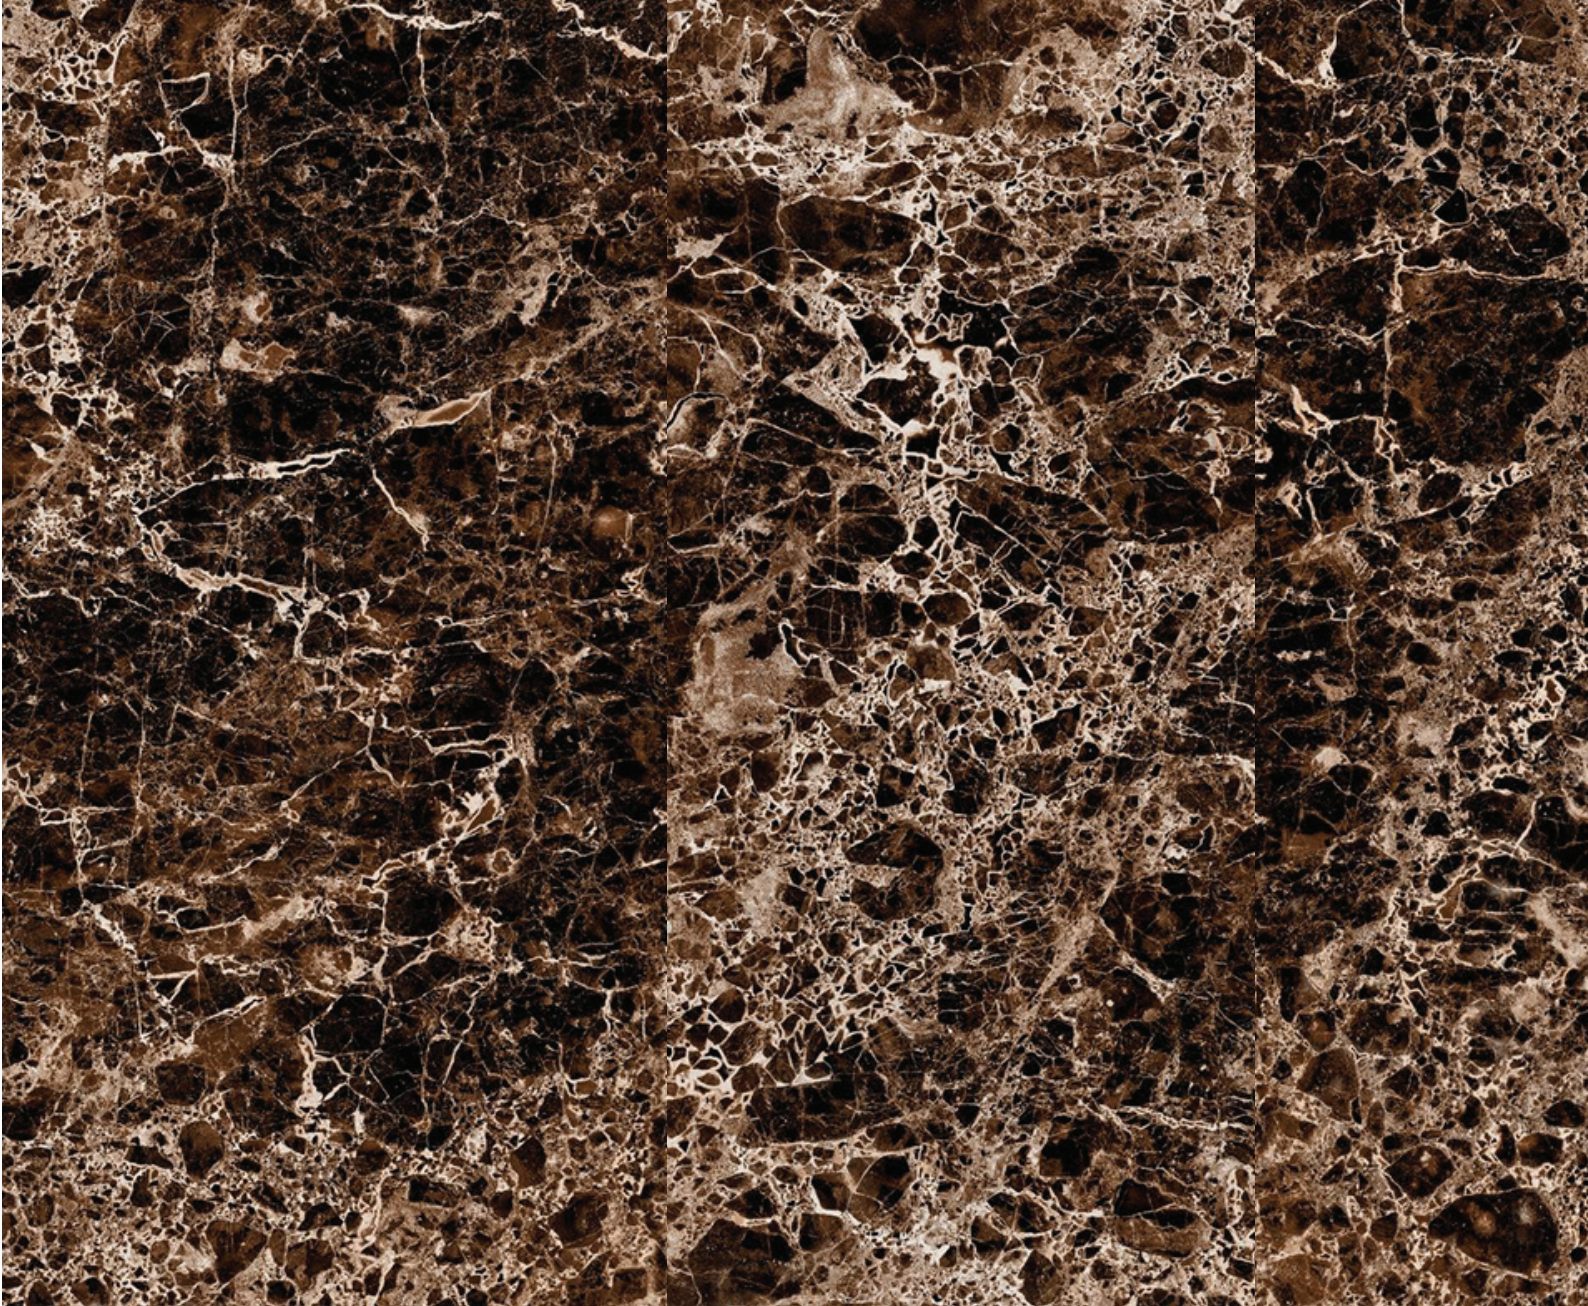

Code:HVGRAND-ANTIQUÉ

Color:Black

Material:Porcelain

Size:120x240cm.

glossy

wall

floor

Code:HVEMPERADOR-BROWN