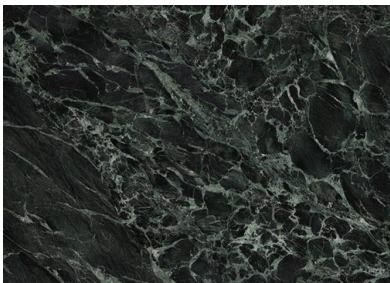

# MERQUINA

Code: MERQUINA BLACK  
Color: Black  
Material: Porcelain  
Size: 60x90 cm.

glossy/matt

wall

floor

Code:GREEN STONE  
Color:Green  
Material:Porcelain  
Size: 60x90 cm.

glossy

wall