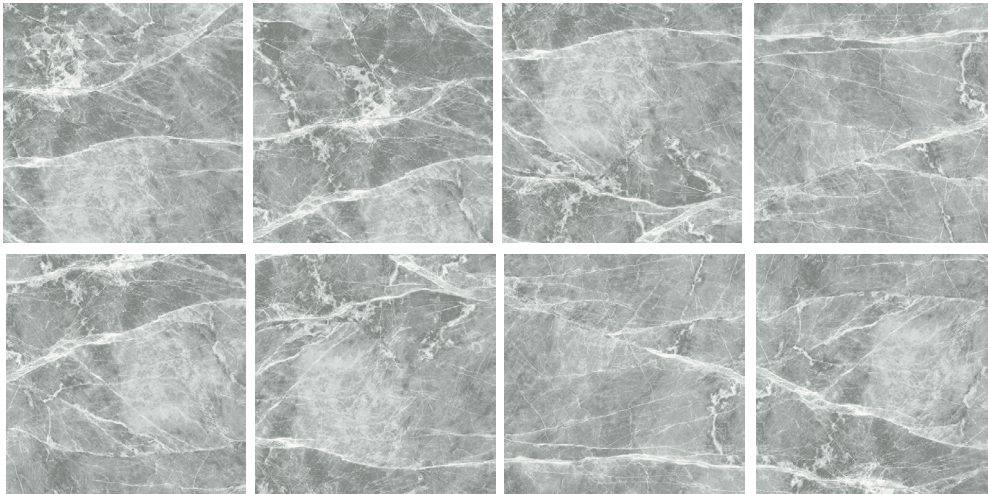

Code:HVGL6653  
Color:grey  
Material:Porcelain  
Size: 60x60 cm.

Code:HVGL6654  
Color:grey  
Material:Porcelain  
Size: 60x60 cm.

Code:HVGL6655  
Color:Grey  
Material:Porcelain  
Size: 60x60 cm.

Code:HVGL6656  
 Color:grey  
 Material:Porcelain  
 Size: 60x60 cm.