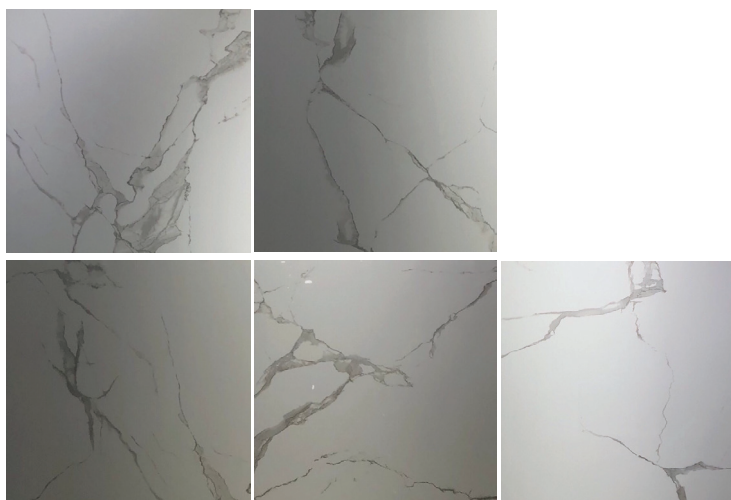

glossy wall floor

Code:OVGL6619  
Color:White  
Material:Porcelain  
Size: 60x60 cm.

matt wall floor

Code:OVMP6614  
Color:White  
Material:Porcelain  
Size: 60x60 cm.

matt

wall

floor

Code:OVMP6616  
Color:White  
Material:Porcelain  
Size: 60x60 cm.