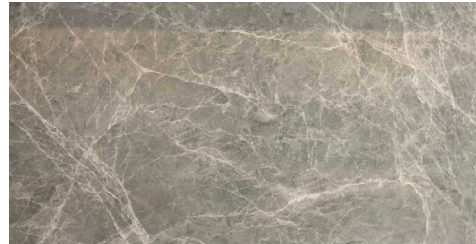

Code:MARS STONE-Light grey
Color: Light Grey
Material:Porcelain
Size: 60x120 cm.

glossy wall floor