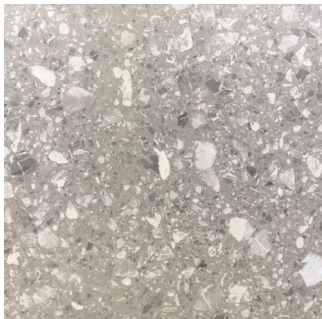

Code : HENRY BLACK MATT
Color : Black
Material : Porcelain
Size : 60x60 cm.

ZENO

Code :Zeno white small grey
Color:White small grey
Material : Porcelain
Size : 60x60 cm.

matt wall floor

Code :Zeno grey
Color: Grey
Material : Porcelain
Size : 60x60 cm.