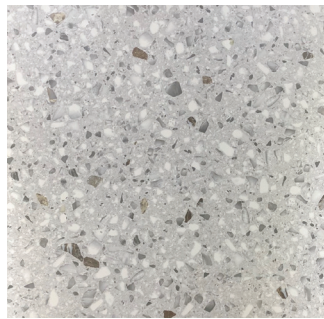

Code :Zeno bianco grey
Color:Bianco grey
Material : Porcelain
Size : 60x60 cm.

matt wall floor